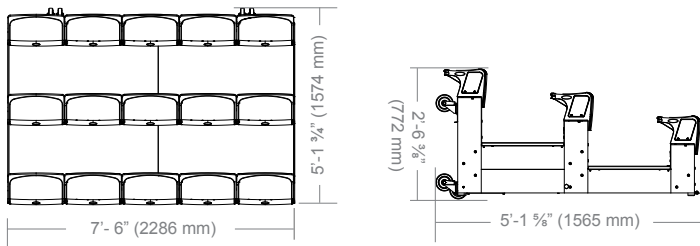

Dimensional Data

MAXAM1