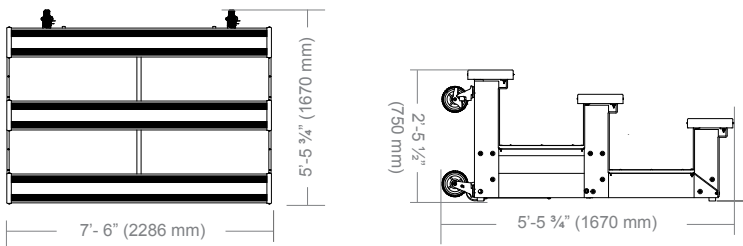

MAXAM1 XD

Hussey Seating Company™

The Hussey Seating Company story dates back to 1835 with William Hussey's tremendously successful plow design, and thus, the Hussey Plow Company was born. As times changed over the next ninety six years, the family set about reinventing the business, evolving into the company that is now seating the world. Today, under the sixth generation of family leadership, Hussey Seating Company is proud to be known as the leading manufacturer of seating solutions throughout the world – in stadiums, arenas, schools, universities, colleges, places of worship and anywhere people gather.

Your partner for seating solutions.

Resources

For all accessories, surface materials, fast facts, environmental data sheets and more go to HusseySeating.com/maxam1

Warranty

MAXAM1: 5 year factory-backed warranty - the best in the industry.

MAXAM1 XD: 5 year understructure and 3 year for decking and moving parts.