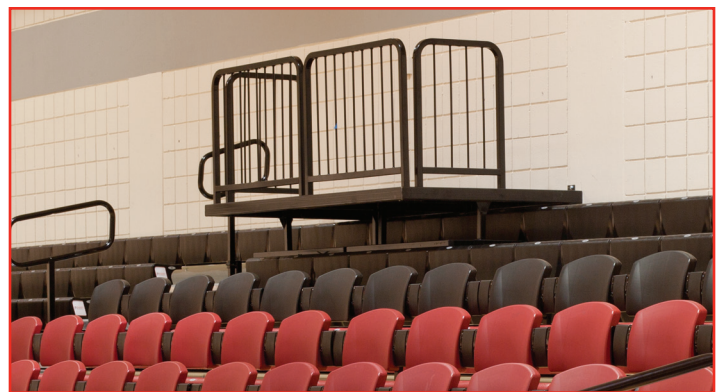

The portable model can be easily disassembled and removed to operate your bleacher.

Hussey's Video Platform creates a workable space for covering all the action. It's perfect for videotaping, photography, radio broadcasting or team talent scouting. Since it delivers the best view of the action, it can even become exclusive box seating for visiting VIPs.

Set-up and break down of the portable model is quick and easy