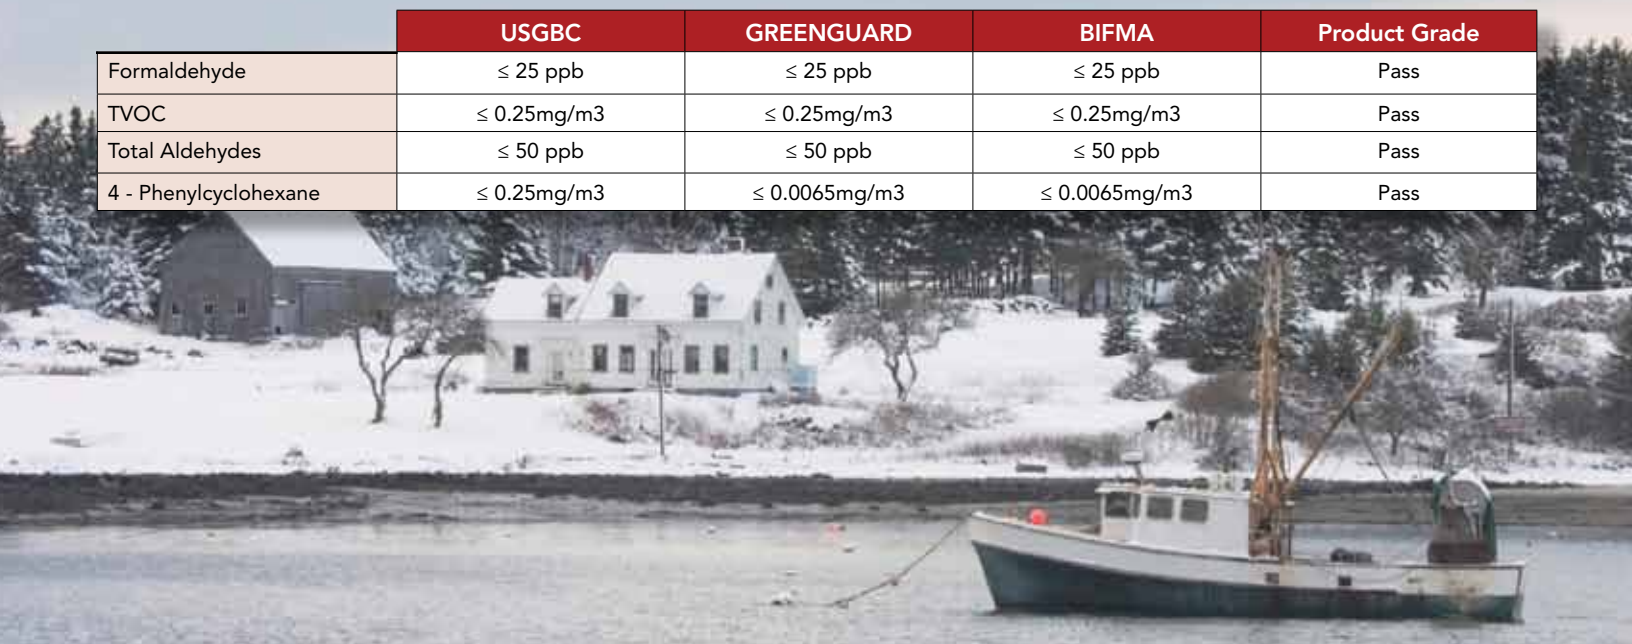

Indoor Environmental Quality

	USGBC	GREENGUARD	BIFMA	Product Grade
Formaldehyde	≤ 25 ppb	≤ 25 ppb	≤ 25 ppb	Pass
TVOC	≤ 0.25mg/m3	≤ 0.25mg/m3	≤ 0.25mg/m3	Pass
Total Aldehydes	≤ 50 ppb	≤ 50 ppb	≤ 50 ppb	Pass
4 - Phenylcyclohexane	≤ 0.25mg/m3	≤ 0.0065mg/m3	≤ 0.0065mg/m3	Pass